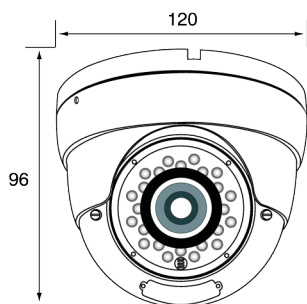

## HD Dome Camera

### FEATURES

- 2.2M 1080p Full HD with Panasonic CMOS
- HD-SDI
- Composite Video output (750TV Lines)
- BT1120 format digital output
- Supports WDR & ACE(Advanced Contrast Enhancement)
- Support DNR
- Support Privacy Mask & Intelligent Motion Detection
- Multi-protocol support through RS-485
- Wider range of SMART IR function
- Built-in 2.8~10mm Mega Pixel Lens
- CDS Auto switching IR LED control
- OSD control with Wireless Remocon
- Externally Adjustable focal length and focus
- IP66 Waterproof
- DC12V

### DIMENSIONS

Unit : mm